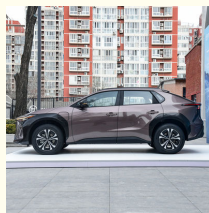

More Images

Product Description

Toyota BZ4X SUV

Hot Sale Toyota Bz4X Long Range Pro 615KM Electric City Car Crossover AWD Electric Cars Vehicle 4X4 SUV. The Toyota BZ4X SUV is a sleek and stylish crossover that combines advanced performance with cutting-edge technology. With its advanced hybrid powertrain, it offers exceptional fuel efficiency while delivering smooth and powerful driving dynamics. The spacious interior is equipped with top-of-the-line features, including a touchscreen infotainment system and a panoramic roof for an enhanced driving experience. The BZ4X's agile handling and rugged exterior make it perfect for exploring the great outdoors, while its comfortable seating and convenient cargo space make it a practical choice for everyday use. Whether you're traversing the city streets or venturing off the beaten path, the **Toyota BZ4X SUV** is ready to take you on an exciting journey.

Production Configuration

Battery Capacity	66.7KWH
Charging Time	Fast 0.5H/Slow 8H

Our Product Introduction