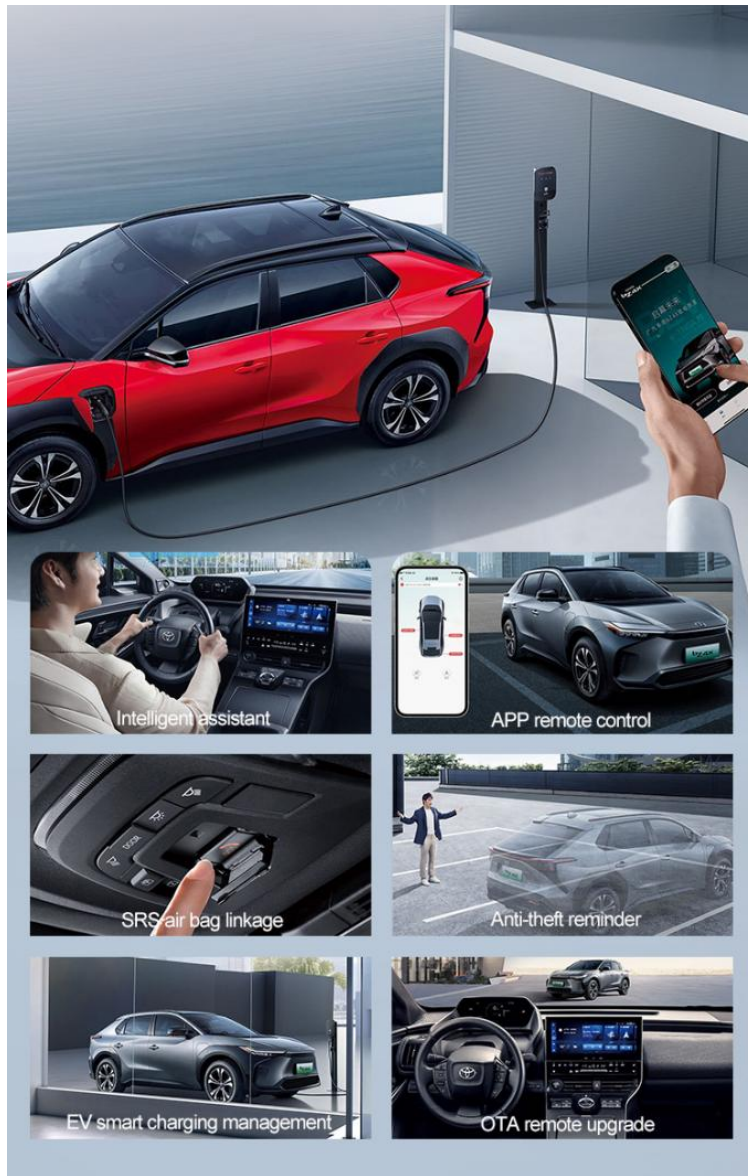

## THE INTERIOR IS FULL OF TECHNOLOGY

Intelligent wireless charging system

7-inch instrument panel

Mobile phone digital key

Flexible and practical box space

Electronic shift with string knob

Automatic air conditioner

## FOLLOW YOUR HEART

All-wheel-drive off-road assistance mode  
Intelligent wriggle mode  
Low center of gravity  
high rigidity

All-wheel-drive off-road assistance mode  
Intelligent wriggle mode  
Low center of gravity  
high rigidity

# SECURITY CONFIGURATION

PCS pre-collision safety system  
 DRCC dynamic radar cruise control system  
 LTA intelligent lane tracking system

Intelligent assistant  
 SRS air bag linkage  
 APP remote control  
 Anti-theft reminder  
 EV smart charging manager  
 OTA remote upgrade