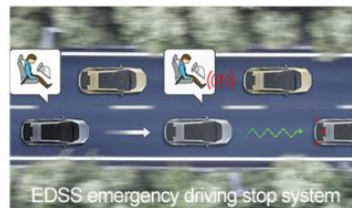

## FOLLOW YOUR HEART

All-wheel-drive off-road assistance mode  
Intelligent wriggle mode  
Low center of gravity  
high rigidity

All-wheel-drive off-road assistance mode  
Intelligent wriggle mode  
Low center of gravity  
high rigidity

# SECURITY CONFIGURATION

PCS pre-collision safety system  
 DRCC dynamic radar cruise control system  
 LTA intelligent lane tracking system

Intelligent assistant  
 SRS air bag linkage  
 APP remote control  
 Anti-theft reminder  
 EV smart charging manager  
 OTA remote upgrade