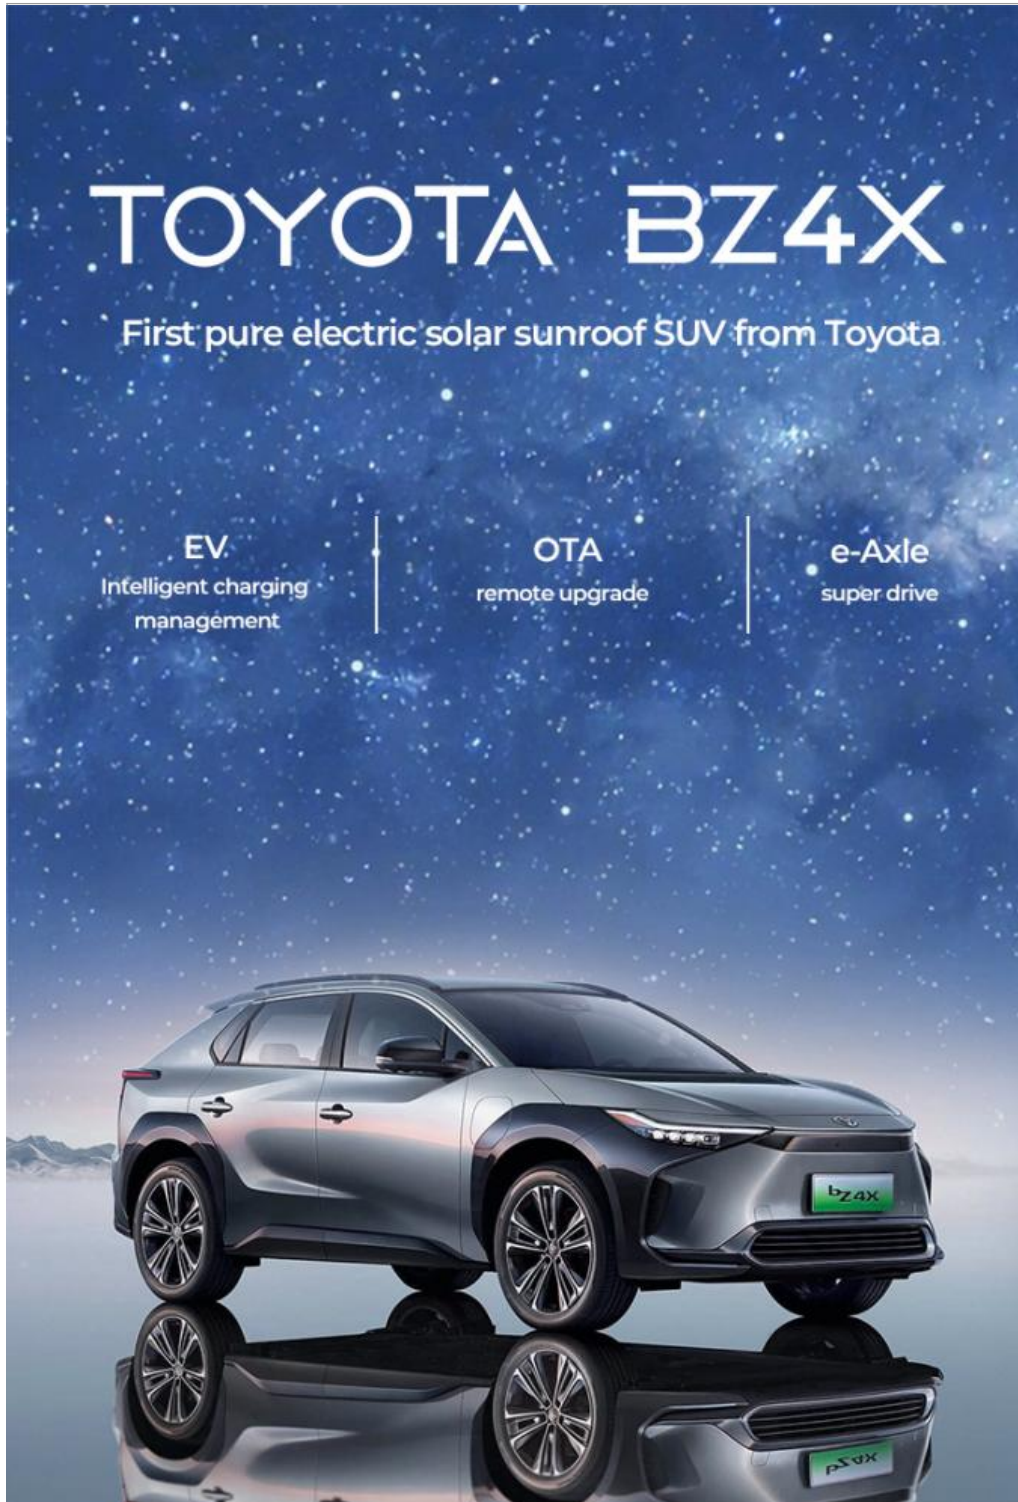

Steering Wheel	Multi-function
Seat Material	Leather
Driver Seat Adjustment	Electric
Passenger Seat Adjustment	Electric
Touch Screen	Yes

Products Description

TOYOTA BZ4X
First pure electric solar sunroof SUV from Toyota
Intelligent charging management
remote upgrade e-Axle super drive