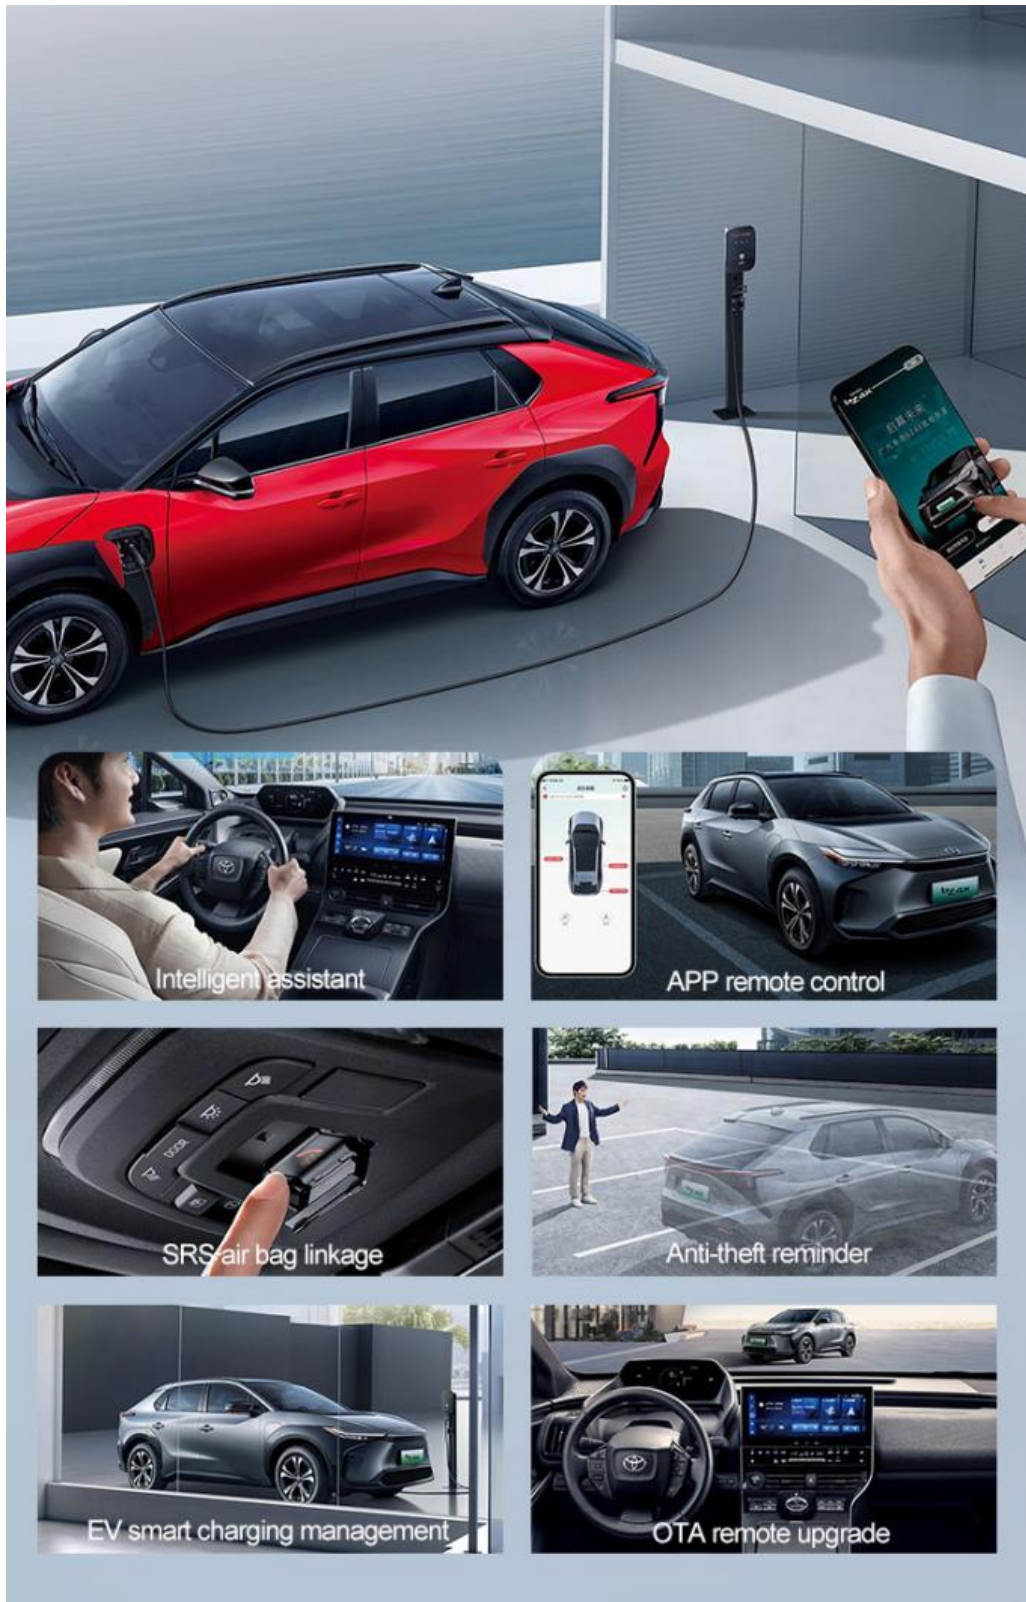

- Intelligent assistant
- SRS air bag linkage
- APP remote control
- Anti-theft reminder
- EV smart charging manager
- OTA remote upgrade

Send an inquiry to get your best wholesale price for Toyota Bz4X SUV Electric Car 615KM China Electric Car AWD Electric Suv Vehicle