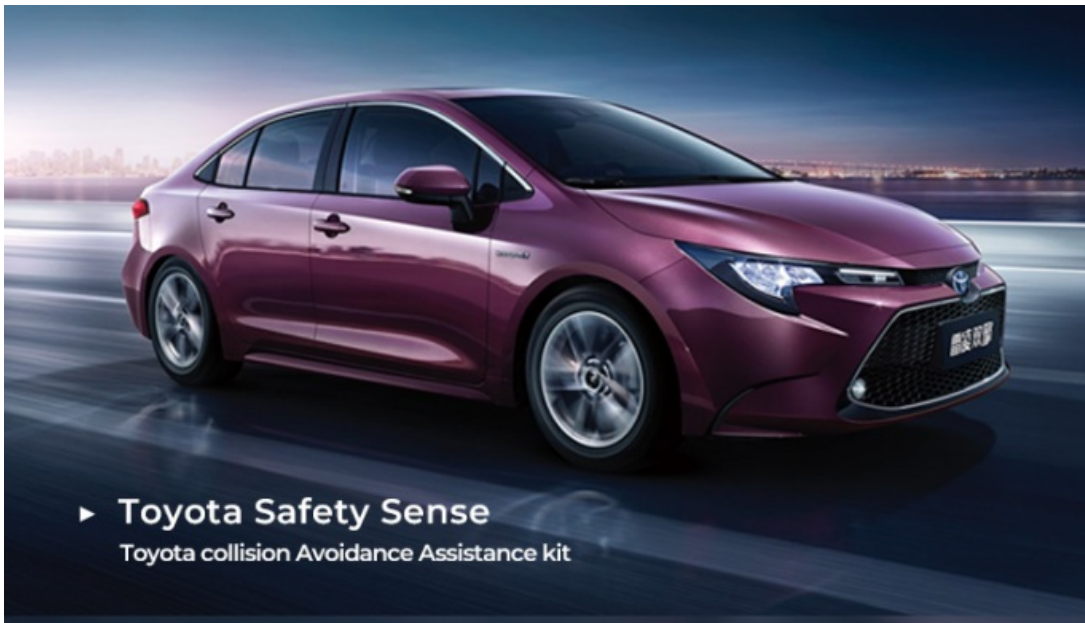

## Product Description

A promotional graphic for the Toyota Levin. At the top, the word 'TOYOTA' is written in white on a dark blue background. Below it, the word 'LEVIN' is written in large, white, stylized letters. Underneath 'LEVIN', the slogan 'A different kind of driving' is written in white. Below the slogan, three features are listed in white text, separated by vertical lines: 'S-FLOW Air conditioning system', 'EPB Electronic parking system', and '2700 wheelbase(mm)'. At the bottom of the graphic is a photograph of a red Toyota Levin sedan driving on a road, with a city skyline and water in the background. The license plate area of the car displays the Chinese characters '雷凌'.

▶ Dual Engines  
Two exterior designs

▶ 17 inch wheel

## Toyota Levin

Flying wing type sports tail  
Sports mesh front grille  
Dual Engines Two exterior designs  
17 inch wheel

▶ **Toyota Safety Sense**  
Toyota collision Avoidance Assistance kit