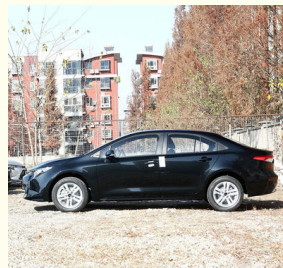

More Images

for more products please visit us on electriccars-ev.com