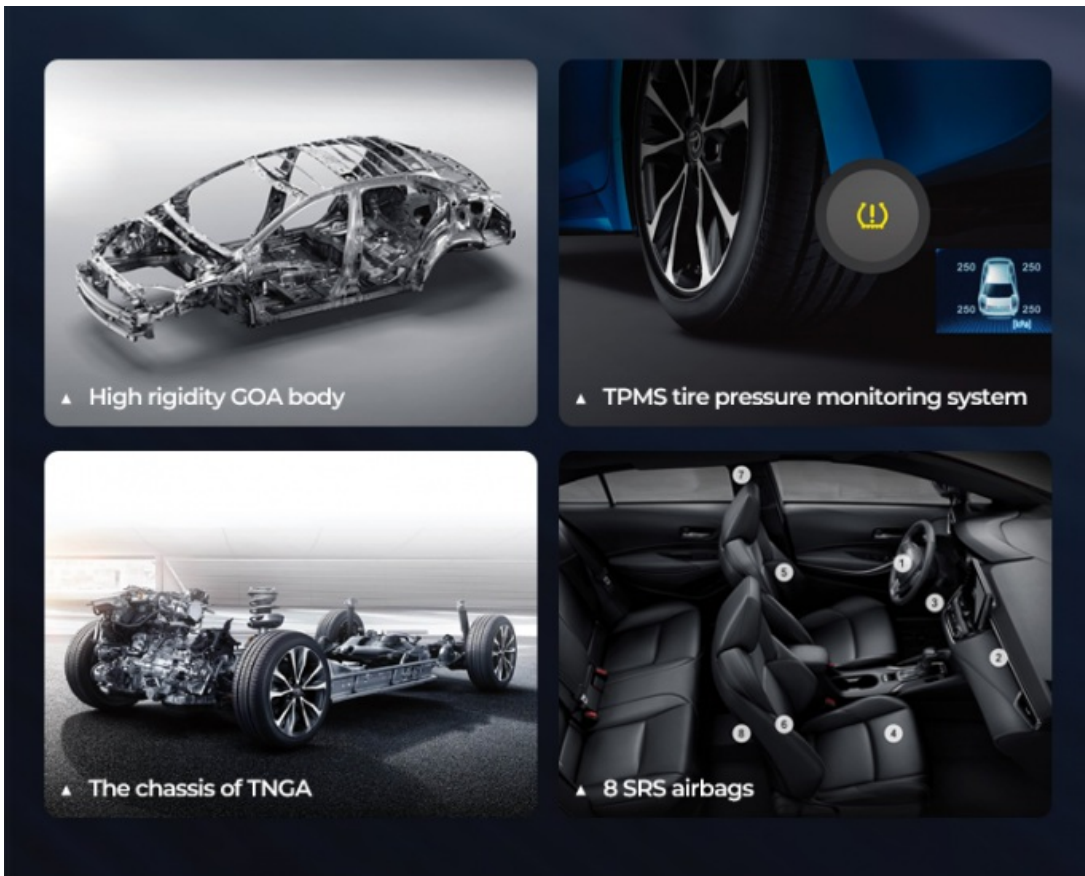

## Toyota Levin

Flying wing type sports tail  
Sports mesh front grille  
Dual Engines Two exterior designs  
17 inch wheel

▶ **Toyota Safety Sense**  
Toyota collision Avoidance Assistance kit

### Toyota Levin

Toyota Safety Sense -- Toyota Collision Avoidance Assistance System

### Toyota Levin

High rigidity GOA body  
The chassis of TNGA  
TPMS tire pressure monitoring system  
8 SRS airbags