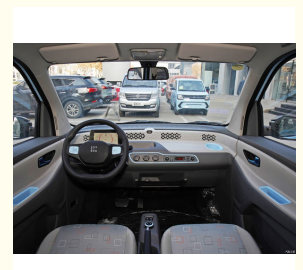

More Images