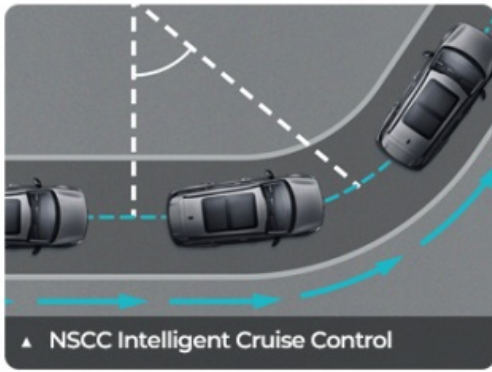

▶ Seats with ventilation and heating function

KIA Sportage

Eye catching design, falling in love at the first sight

Genuine leather seats

Two 12.3" integrated curved screens

Harman/ Kardon premium sound system

Seats with ventilation and heating function

KIA Sportage

NSCC Intelligent Cruise Control
ISLA Smart Speed limit Assist
FCA forward collision assist
6 Air bags

KIA Sportage

Star chain meshgrille
Boomerang shaped LED headlights
Flying wing LED taillights
19" specular aluminum alloy wheel