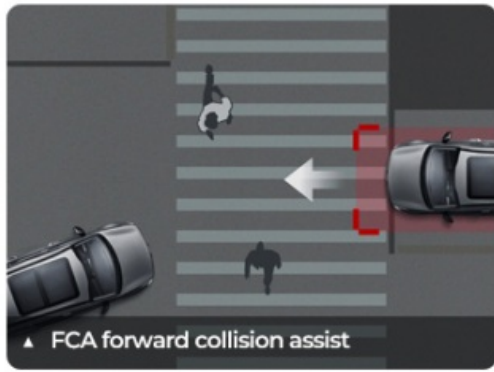

▶ Seats with ventilation and heating function

KIA Sportage

Eye catching design, falling in love at the first sight

Genuine leather seats

Two 12.3" integrated curved screens

Harman/ Kardon premium sound system

Seats with ventilation and heating function

KIA Sportage

NSCC Intelligent Cruise Control
ISLA Smart Speed limit Assist
FCA forward collision assist
6 Air bags

KIA Sportage

Star chain meshgrille
Boomerang shaped LED headlights
Flying wing LED taillights
19" specular aluminum alloy wheel