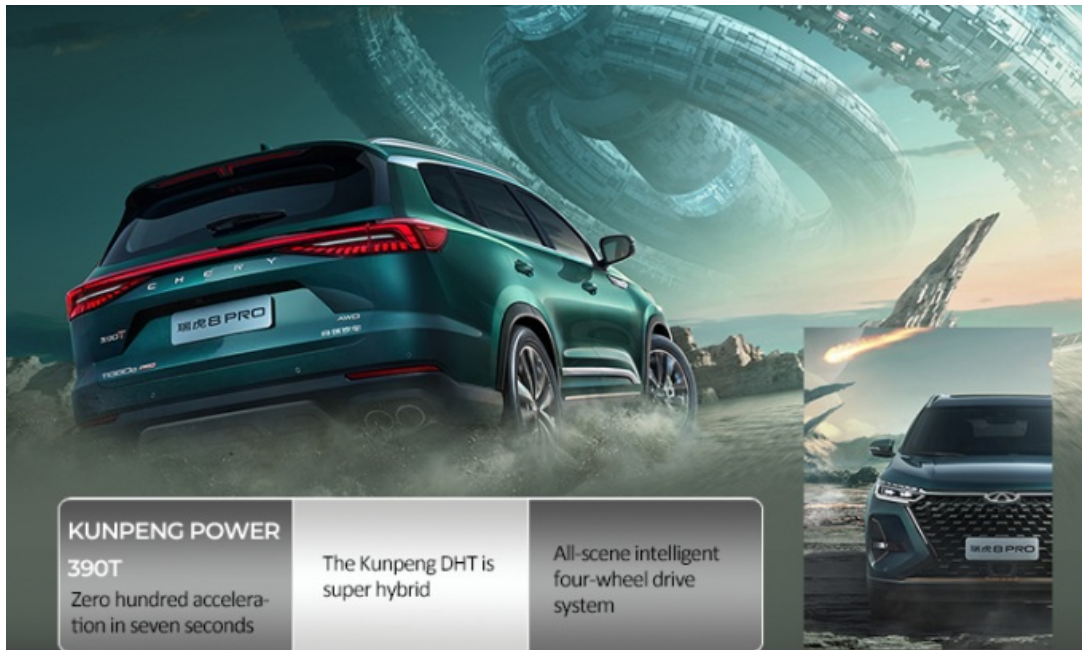

Chery Tiggo 8 pro

Kunpeng Power 390 T

0-100km/h acceleration within seven seconds

All-scene intelligent four-wheel drive system