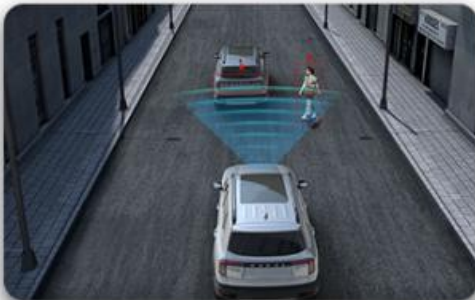

Star-river surrounding ambient illumination

Intelligent electronic four-wheel drive

SUV displays up to 5 items of off-road information

Six scene switches

1.5GDIT engine + 2.0T new efficient engine
7DCT wet dual clutch transmission

Up to seven airbags

Reverse tracking+Fully automatic fusion parking

Automatic brake assist system
self-adaptive cruise control
Intelligent cruise assistance

Traffic sign recognition + speeding alarm

Details