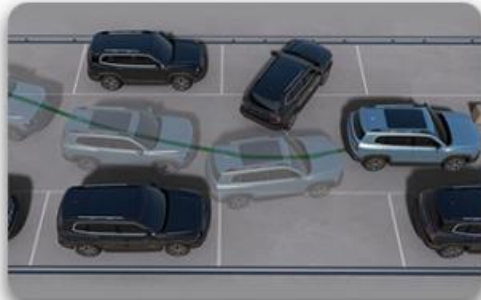

Star-river surrounding ambient illumination

Intelligent electronic four-wheel drive

SUV displays up to 5 items of off-road information

Six scene switches

1.5GDIT engine + 2.0T new efficient engine
7DCT wet dual clutch transmission

Up to seven airbags

Reverse tracking+Fully automatic fusion parking

Automatic brake assist system
self-adaptive cruise control
Intelligent cruise assistance

Traffic sign recognition + speeding alarm

Details