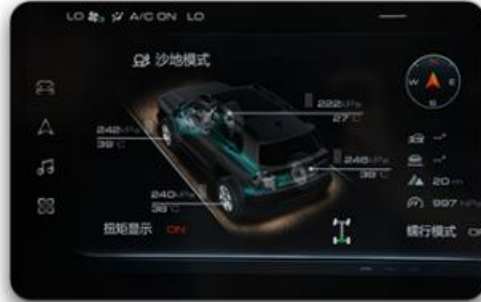

Induction trunk

Bluetooth key

Magic grade storage space, up to 37 storage space in the whole car

Star-river surrounding ambient illumination

Details

Sensory trunk

Bluetooth key

Magic grade storage space, up to 37 storage space in the whole car

Star-river surrounding ambient illumination

Intelligent electronic four-wheel drive

SUV displays up to 5 items of off-road information

Six scene switches

1.5GDIT engine + 2.0T new efficient engine
7DCT wet dual clutch transmission