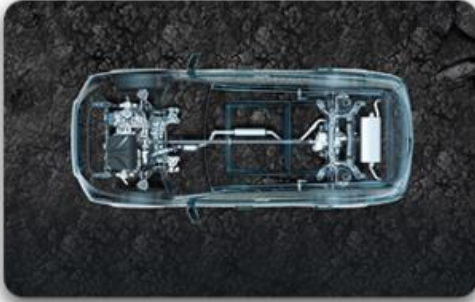

Induction trunk

Bluetooth key

Magic grade storage space, up to 37 storage space in the whole car

Star-river surrounding ambient illumination

Details

Sensory trunk

Bluetooth key

Magic grade storage space, up to 37 storage space in the whole car

Star-river surrounding ambient illumination

Intelligent electronic four-wheel drive

SUV displays up to 5 items of off-road information

Six scene switches

1.5GDIT engine + 2.0T new efficient engine
7DCT wet dual clutch transmission