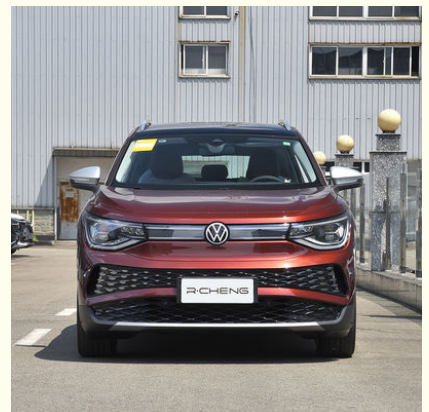

VW ID6X ID4X Automotive EV Four Wheel VW Electric Car 601KM

Our Product Introduction

Basic Information

- Place of Origin: China
- Brand Name: Volkswagen
- Certification: VDA, TUV, ISO
- Model Number: ID 6 X
- Minimum Order Quantity: 1
- Price: \$28000-33000/units
- Packaging Details: by sea, by trailer, rail via containers, LCL and RO-RO vessel
- Delivery Time: 7 working days
- Payment Terms: L/C, D/A, D/P, T/T, Western Union, MoneyGram
- Supply Ability: 1-10 units 15 - 20 working days, 10-30 units 20-30 working days, 30-50 units ≥30 working days

Product Specification

- Product Name: VW ID6X
- Body Structure: 6/7 Seats SUV
- Length * Width * Height: 4876x1848x1680 Mm
- MAX. Range: 617KM
- Steering: Left
- Fuel: 100% Electric
- Highlight: VW ID6X VW Electric Car , VW ID6X ID4X automotive ev , automotive ev 601KM

More Images

for more products please visit us on electriccars-ev.com

Product Description

VW Electric Car For Adults Four-Wheel Vehicle VW Auto Id6X Id4X New VW Electric Car

Product Configurations

Battery Capacity	83.4KWH
Charging Time	Fast 0.5H
Motor Power	150(204Ps)
MAX. Range	601KM
MAX. Speed	160KM/H
Vehicle Weight	2295KG
Tyre Specifications	235/50 R20
Length*Width*Height	4876x1848x1680mm
Driving Direction	Left-hand Drive
Body Structure	Five Doors and Five Seats
Battery Type	Ternary Lithium Battery
Steering Wheel Assistance	Electric Steering Wheel Assist
Light Type	LED
Battery Warranty	160,000 km in 8 years
Motor Torque	310n.m
Wheelbase	2965mm
Seat	6/7 Seats
Front Suspension	McPherson Independent Suspension
Rear Suspension	Multi-link Independent Suspension
Steering System	Electric
Parking Brake	Electric
Braking System	Front Disc +Rear Ddsic
ABS	Yes
ESC	Yes
Radar	Front 4+Rear 4
After The Camera	360
Skylight	Sunroof
Steering Wheel	Multi-function
Seat Material	Leather
Driver Seat Adjustment	Electric
Passenger Seat Adjustment	Electric
Touch Screen	Yes