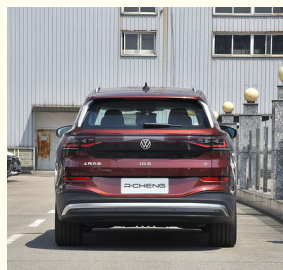

VW ID6X ID4X Automotive EV Four Wheel VW Electric Car 601KM

Our Product Introduction

Basic Information

- Place of Origin: China
- Brand Name: Volkswagen
- Certification: VDA, TUV, ISO
- Model Number: ID 6 X
- Minimum Order Quantity: 1
- Price: \$28000-33000/units
- Packaging Details: by sea, by trailer, rail via containers, LCL and RO-RO vessel
- Delivery Time: 7 working days
- Payment Terms: L/C, D/A, D/P, T/T, Western Union, MoneyGram
- Supply Ability: 1-10 units 15 - 20 working days, 10-30 units 20-30 working days, 30-50 units ≥30 working days

Product Specification

- Product Name: VW ID6X
- Body Structure: 6/7 Seats SUV
- Length * Width * Height: 4876x1848x1680 Mm
- MAX. Range: 617KM
- Steering: Left
- Fuel: 100% Electric
- Highlight: VW ID6X VW Electric Car , VW ID6X ID4X automotive ev , automotive ev 601KM

More Images

for more products please visit us on electriccars-ev.com

Product Description

VW Electric Car For Adults Four-Wheel Vehicle VW Auto Id6X Id4X New VW Electric Car

Product Configurations

Battery Capacity	83.4KWH
Charging Time	Fast 0.5H
Motor Power	150(204Ps)
MAX. Range	601KM
MAX. Speed	160KM/H
Vehicle Weight	2295KG
Tyre Specifications	235/50 R20
Length*Width*Height	4876x1848x1680mm
Driving Direction	Left-hand Drive
Body Structure	Five Doors and Five Seats
Battery Type	Ternary Lithium Battery
Steering Wheel Assistance	Electric Steering Wheel Assist
Light Type	LED
Battery Warranty	160,000 km in 8 years
Motor Torque	310n.m
Wheelbase	2965mm
Seat	6/7 Seats
Front Suspension	McPherson Independent Suspension
Rear Suspension	Multi-link Independent Suspension
Steering System	Electric
Parking Brake	Electric
Braking System	Front Disc +Rear Ddsic
ABS	Yes
ESC	Yes
Radar	Front 4+Rear 4
After The Camera	360
Skylight	Sunroof
Steering Wheel	Multi-function
Seat Material	Leather
Driver Seat Adjustment	Electric
Passenger Seat Adjustment	Electric
Touch Screen	Yes