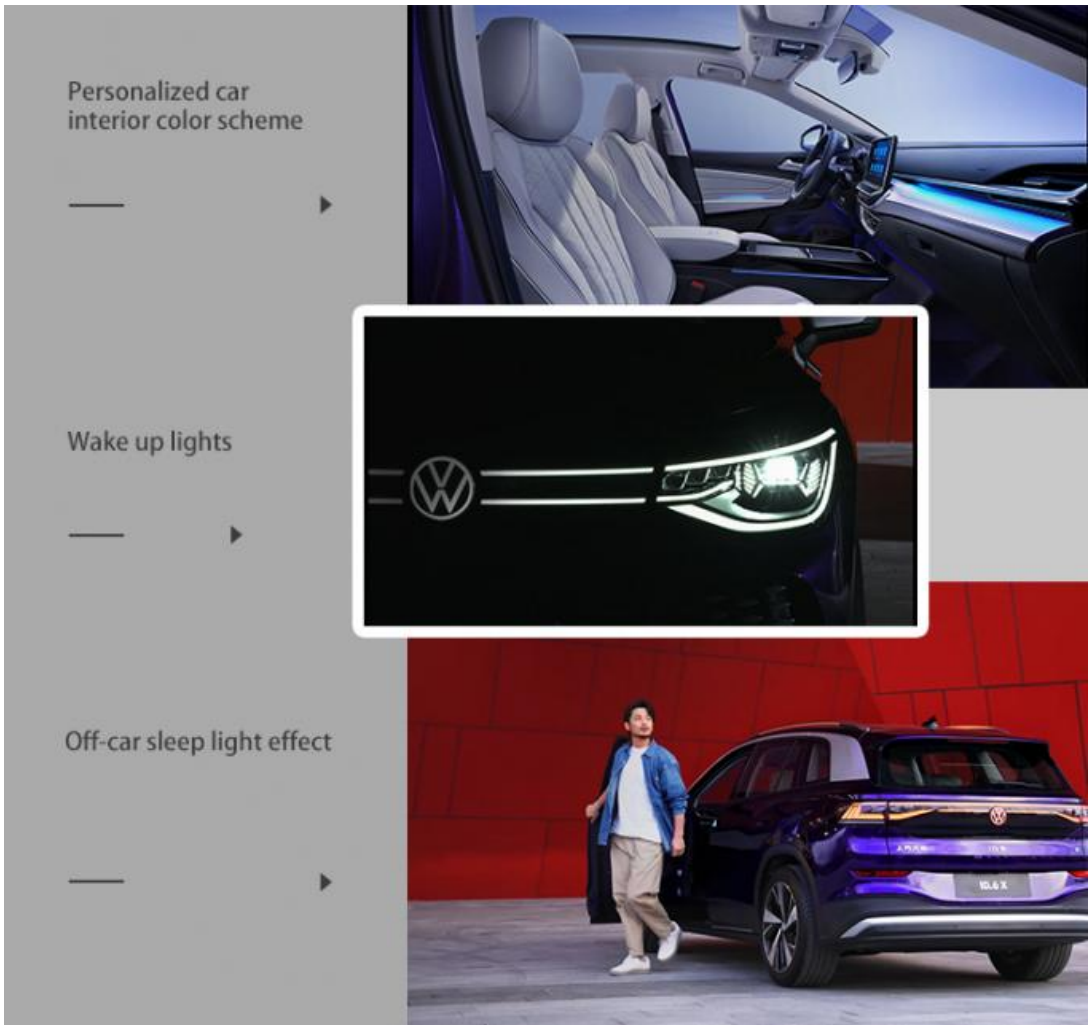

IQ. Light
Interactive language of light

ID.6X EV

Smart cockpit

IQ. Drive level 2

Driving assistance system

FRONT FACE ▶

Shining star lamp

REARVIEW ▼

Dazzling LED taillights

APPEARANCE

Front face -- Shining star lamp

Rear view -- Dazzling LED taillights

IQ SYSTEM

Personalized car interior color scheme

Wake-up lights

Off-car sleep light effect