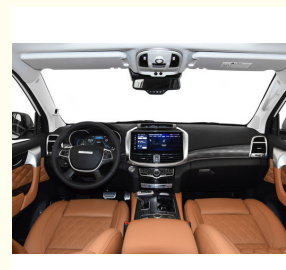

R-CHENG

Product Specification

- Product Name: HAVAL H9
- Steering Position: Left Hand Drive
- Body Style: 5-door 5-seat SUV
- Dimension: 4843x1926x1900 Mm
- Max Speed: 170km/h
- Sunroof: Panoramic Sunroof
- Highlight: 170km/h haval h9 second hand, haval h9 second hand panoramic sunroof car, haval h9 panoramic sunroof car

More Images

for more products please visit us on electriccars-ev.com

Product Description

Low Price 2023 SUV Cheap SUV Car Haval H9 New Gasoline Cars SUV 7 Seats For Sale

HAVAL H9

Product Configuration

Haval H9		
Basic Specification	Max. Speed (km/h)	170
	Length*Width*Height (mm)	4843x1926x1900
	Body Structure	5/7 seats, 5 doors
	Tire Specification	265/60 R18
Power System	Driving Mode	Front-engine Front-wheel Drive
	Engine Brand	GW4C20B
	Fuel Type	Gasoline
	General Oil Consumption (L)	9.9
	Tank Capacity (L)	80
	Displacement (L)	2
	Valve Mechanism	DOHC
	Air Intake Type	Normally Aspirated
	Max. Horsepower (ps)	224
	Max. Torque (N·m)	385
Chassis System	Gearbox Type	DCT
	Number Of Gears	8
Convenience	Seat Material	Imitation Leather
	Driving Assistance Video	360° Image
	Size Of The Center Console	12.3 Inch