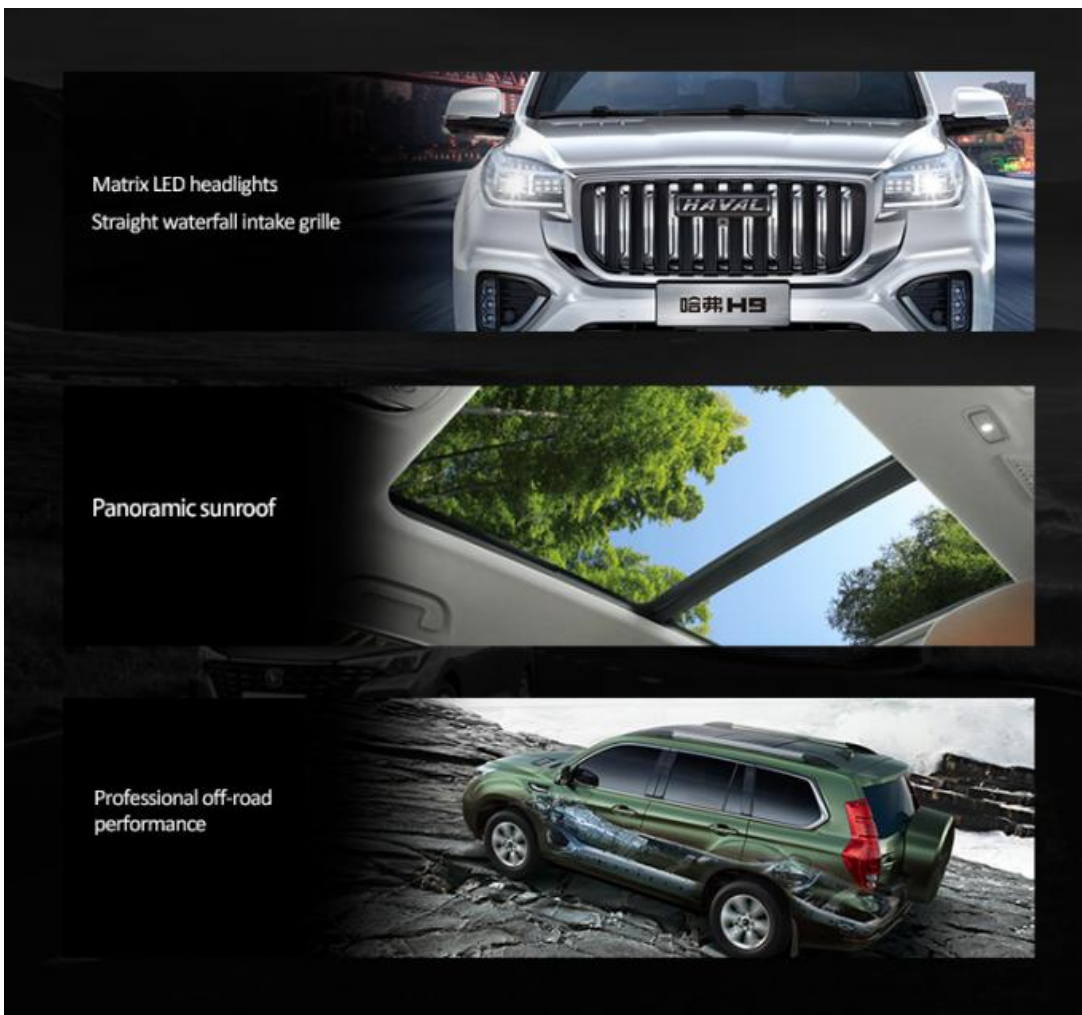

Vertical aesthetic modeling
Remote vehicle control
The beauty of stable atmosphere

High performance SUV

Matrix LED headlights
Waterfall intake grille
Panoramic sunroof

Professional off-road performance

TENCENT TAI3.0 ECOSYSTEM